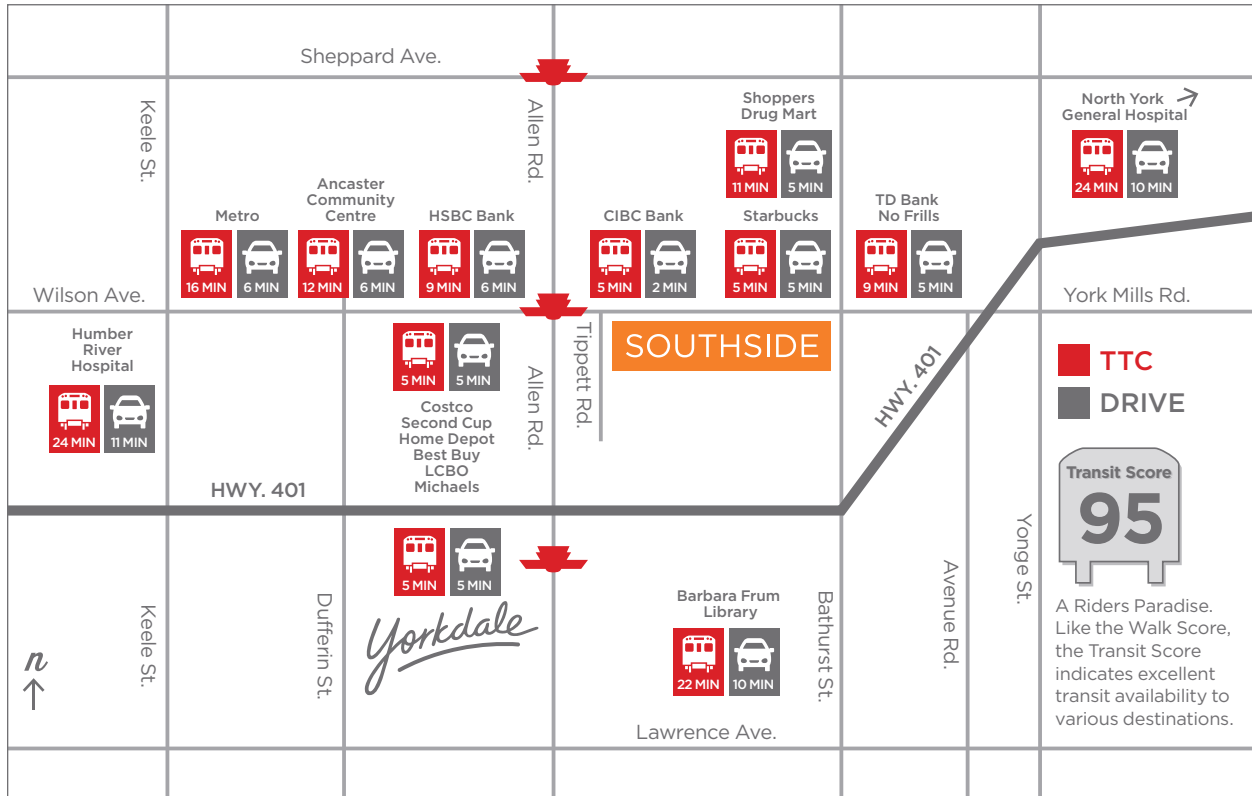

What life needs...

GREAT CONNECTIONS AND CONVENIENCES

EASY ACCESS TO SUBWAY STATIONS

Wilson Subway Station - 3 min. walk from Southside

OTHER CLOSE STATIONS

Yorkdale Subway Station and Downsview Subway Station

EASY ACCESS TO DOWNTOWN

15 mins. to Bloor St. during morning rush hour

CLOSE PROXIMITY TO ALLEN RD., HWY. 401, TO 400, 404/DVP & 407 ETR

TRAVEL TIMES

4 mins. to HWY. 401

8 mins. to HWY. 400

11 mins. to HWY. 404/DVP

16 mins. to 407 ETR & Dufferin Exchange